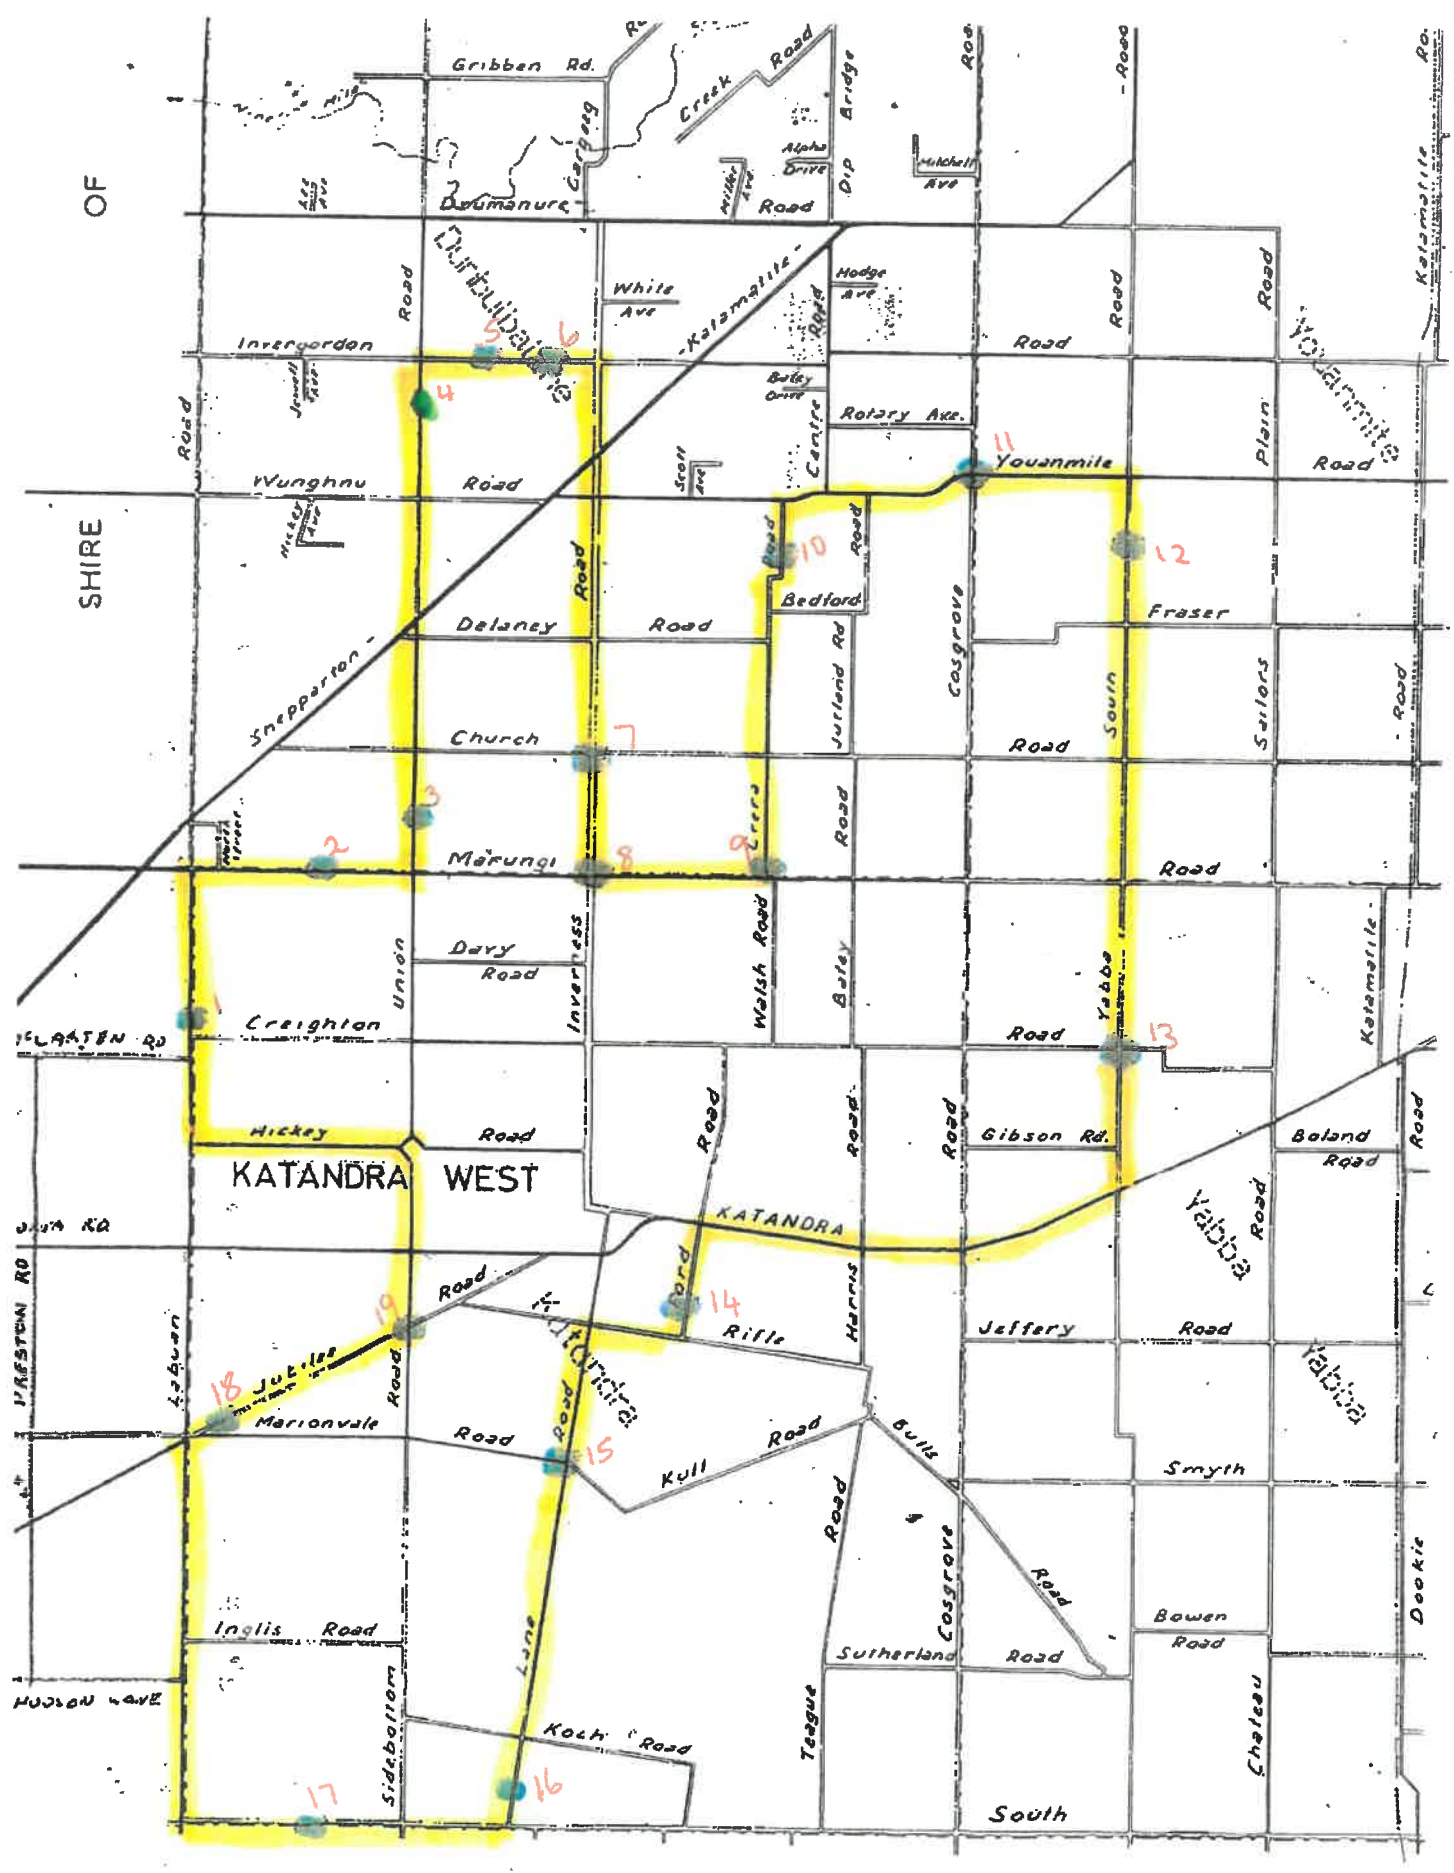

OF

SHIRE

BUS ROUTE.....

2022

Leave base at 7.33 a.m.
Leave base 3.33 p.m.

Return to base at 8.52 a.m.
Return to base at 4.52 p.m.

<u>STOP NO</u>	<u>A.M.</u>	<u>P.M.</u>
1	7.40	3.40
2	7.43	3.43
3	7.46	3.46
4	7.51	3.41
5	7.53	3.53
6	7.54	3.54
7	8.02	4.02
8	8.04	4.04
9	8.07	4.07
10	8.10	4.10
11	8.14	4.14
12	8.16	4.16
13	8.22	4.22
14	8.30	4.30
15	8.33	4.33
16	8.37	4.37
17	8.40	4.40
18	8.46	4.46
19	8.48	4.48

Please make sure you are at the bus stop 10 minutes prior to departure time.